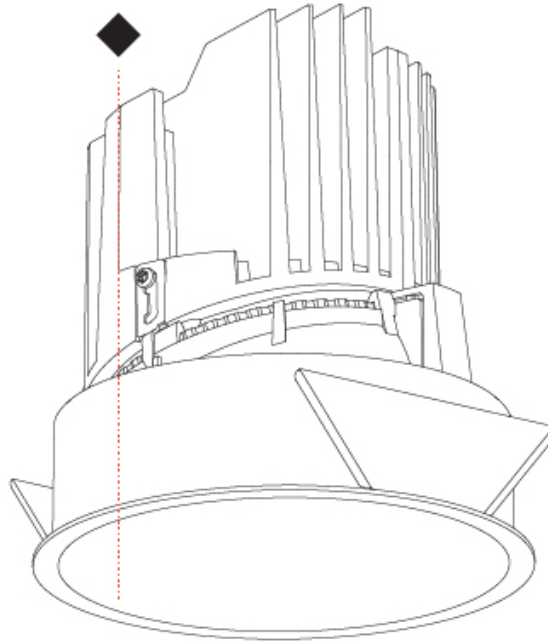

BIONIQ ROUND DEEP RECESSED

A35278-

PROJECT

TYPE

SPECIFIER

QUANTITY

DATE