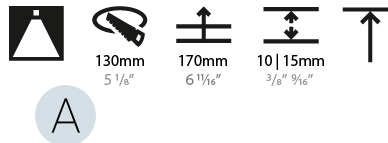

PHYSICAL

Shape: Round
Diameter (mm): 139
Diameter (in): 5 1/2
Height (mm): 151
Height (in): 5 15/16
Ceiling Thickness (mm): 10 / 12.5 / 15
Ceiling Thickness (in): 3/8 or 1/2 or 9/16
Min. Recessing Depth (mm): 170
Min. Recessing Depth (in): 6 11/16
Light Distribution: Downlight
Weight (kg): 0.921
Weight (lbs): 2.03
Fixture Finish: SSR / BKV / CWI / CRY / HAB / UFT / ITA / RUA / FTG / MYG / LOD / PUS / FRO / FUP / KIA / POP / BLS / SPG / MEY / GOH / GUM / CHC / COM / ABZ / JAG / OBR / MOS / ROR
Fixture Material: Aluminum Die Cast
Cut-out Measurements: 130mm / 5 1/8"

ELECTRICAL

Lamp Type: LED (Zhaga Standard)
Input Wattage (W): 13.2 / 16.5
Total Output Wattage (W): 12 / 14
Dimming: Tri-Mode (Non-Dimming and Phase Dimming (120Vac only) and 0-10V Dimming)
Driver Included: No
Driver Location: Recessed Housing
Driver Type: Constant Current - Universal
Driver Class: Class 2
Housing: See components
Input Voltage (V): 120 - 277
Constant Current (MA): 350

LED

Number of LEDs: 1
Color Temperature (°K): 2700 / 3000 / 3500 / 4000
Max. Delivered Lumen (lm): 870 / 970 / 1039 / 1060
Nominal Lumen (lm): 960 / 1070 / 1156 / 1180
CRI: >90 CRI
Efficiency (%): 0.905
Lamp Life (hrs): 50000

OPTICAL

Reflector°: 10

RATINGS AND CERTIFICATIONS

Certified By: Certified for North American Standards
IP rating: IP20