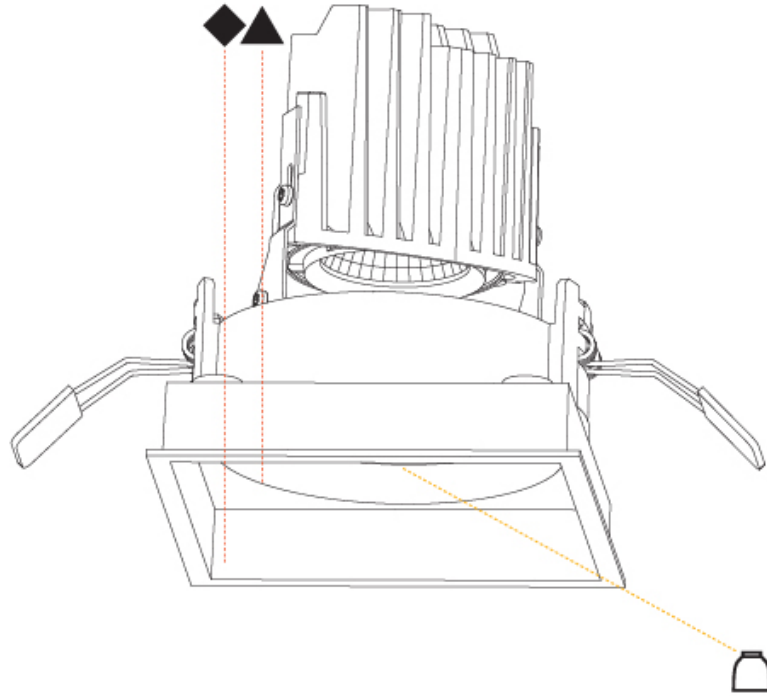

BIONIQ SQUARE DEEP RECESSED

A35368-

For Color / Finish Chart & Symbology see Appendix or product page downloadable area.

	27K	35K	30K	40K	°K
Color Temperature	2700K	3500K	3000K	4000K	
Reflector	20	40	60		
	20°	40°	60°		

ORDER-EXAMPLE: **◆ ▲ °K ◻**
L3XXXX- 02 02 30K 20
Black Black 3000K 20°